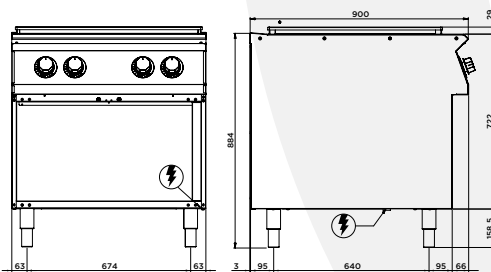

Electric solid top on open cabinet or with electric static oven. Top thickness 20/10. Radiant heating elements. Temperature controlled by thermostat with gradual regulation of the power supply. Chromed heating plates have a temperature limit with automatic reset. Electric static oven with Gastronorm dimensions 2/1. Separated heating controls: bottom, top, and combined. Framework is fabricated from stainless steel.

	EM94TPE	EM94TFE
Dimensioni / Dimensions	800 x 900 x 900 mm	800 x 900 x 900 mm
Peso netto / Net weight	74 Kg	114 Kg
Altezza regolazione piedini Ø 2" / Feet height adjustment Ø 2"	120/160 mm	120/160 mm
Riciclabilità % del peso apparecchio / Recyclable % of appliance	98%	98%
Tensione / Voltage	380/415V 3N	380/415V 3N
Ampere / Amps	27,8 A	36,5 A
Frequenza / Frequency	50/60 Hz	50/60 Hz
Potenza forno elettrico / Electric oven power	-	5,8 kW
Consumo d'energia elettrica / Electric energy consumption	16,0 kW	21,8 kW
Indice di protezione all'acqua / Water ingress protection rating	IPX4	IPX4
Vano (neutro) / Interior cabinet	759 x 408 x 828 mm	-
Tuttapiastro / Solid top	770 x 720 mm	770 x 720 mm
Interno forno / Oven interior	-	573 x 697 x 416 mm
Numero di livelli / No. of shelves	-	4
Spazio tra 2 livelli / Space between 2 shelves	-	55 mm
Suola forno / Oven floor	-	530 x 681 mm
Dimensioni imballo / Package dimensions	850 x 980 x 1260 mm	850 x 980 x 1260 mm
Peso lordo / Gross weight	89 Kg	134 Kg
Volume / Volume	1,05 m³	1,05 m³

EM94TPE